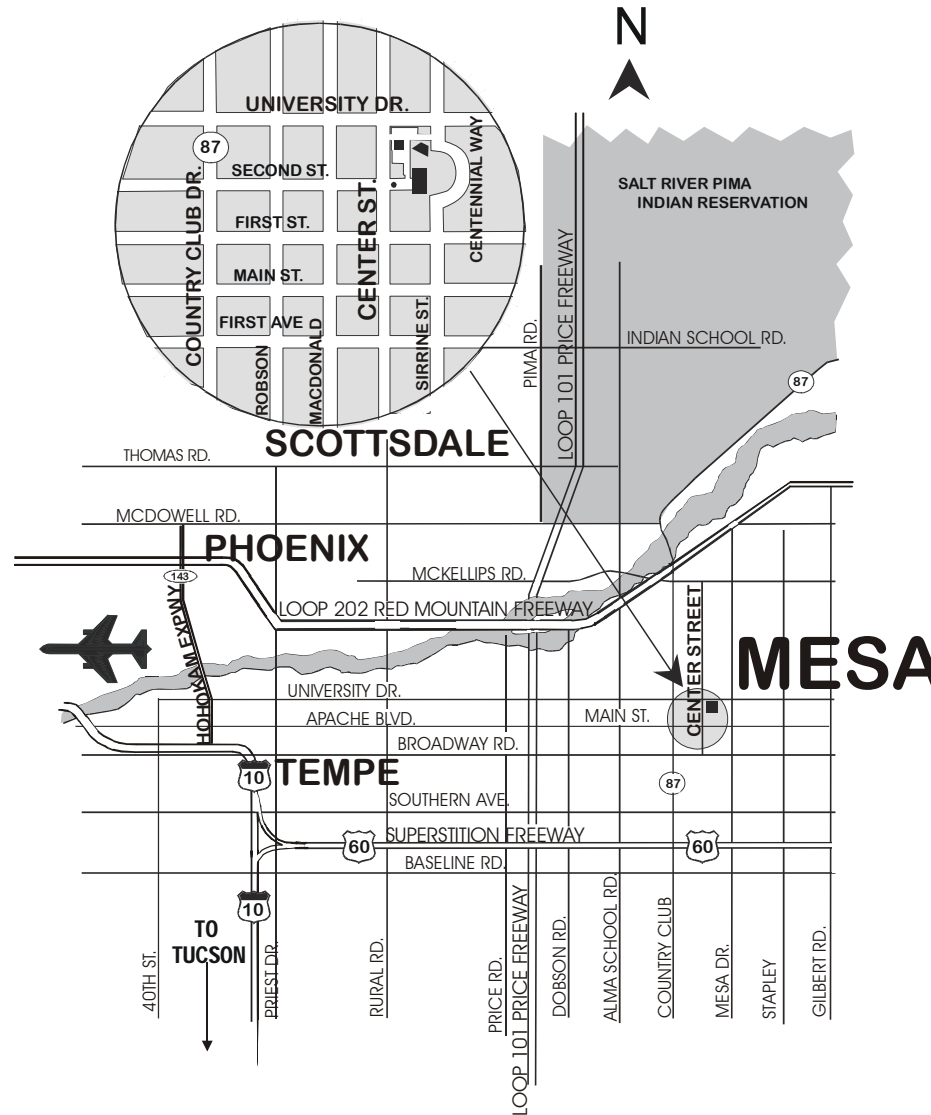

Directions to Mesa Convention Center and Mesa Amphitheatre

**We are located on the southeast corner of
University Drive and Center Street**

From the North-

I-17 South to I-10 East
I-10 East to the 202 Loop East
202 Loop East to Country Club
Country Club South to University, turn left
University East to Center, turn right
We are immediately on your left.

From Central Phoenix-

I-10 East to the 202 Loop East
202 Loop East to Country Club
Country Club South to University, turn left
University East to Center, turn right
We are immediately on your left.

From the East-

US 60 West towards Mesa
(the Superstition Freeway)
To Country Club, turn right
Country Club North to University, turn right
University East to Center, turn right
We are immediately on your left.

From the Northeast-

101 Loop South to 202 Loop East
202 Loop East to Country Club
Country Club South to University
University East to Center, turn right
We are immediately on your left.

From Tucson-

I-10 West to US 60 East towards
Mesa, Tempe, Apache Junction
(the Superstition Freeway)
US 60 East to the Country Club exit,
turn left onto Country Club
Country Club North to University,
turn right
University East to Center, turn right
We are immediately on your left.

From Payson-

Highway 87 South (it will become
Country Club in Mesa),
Country Club South to University,
turn left
University East to Center, turn right
We are immediately on your left.

mesa
convention
center